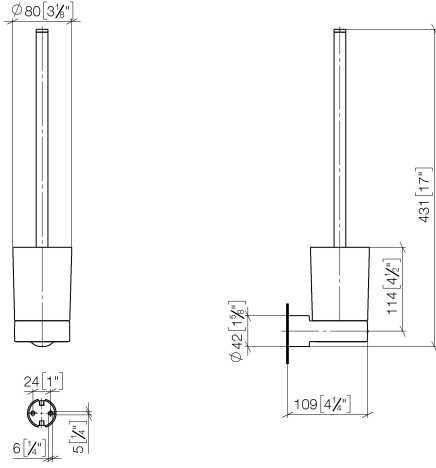

Toilet brush set wall model - Chrome

83 900 832

- crystal glass brush holder, matte
- brush, matte black
- width 80mm
- height 430 mm
- 111mm projection

 Chrome

83 900 832-00

 Soft Black

83 900 832-69

Toilet brush set wall model - Chrome

83 900 832

mm [inches]

Toilet brush set wall model - Chrome

83 900 832

Parts for other
finishes can be found
here: [Soft Black](#)

Spare parts list

No.	Item Number	Name	Quantity used	Delivery time
1	05 30 31 025 00 90	fixing set	1	2